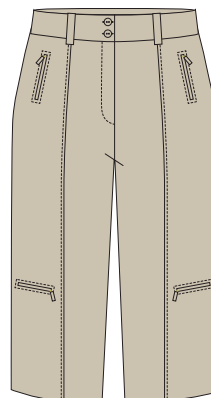

Stripe Belt Unisex
Grosgrain with D Ring
BG150 BLK Black Stripe
BG150 CRM Cream Stripe

Argyle Belt Unisex
Webbing with D Ring
BG149 BLK Black Argyle Strip
BG149 CRM Cream Argyle Strip