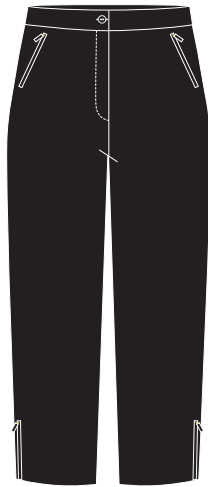

Limited Edition

St Tropez Vest
Ponti Poly/Viscose/Spandex
BG166 BLK Black
BG166 WHI White

Sleek Uvee
Cool Mesh Moisture Wicking
BG164 BLK Black

Team Event Slide-on Long Pant
Visc/Nylon/Spandex
BG 163 BLK Black
BG 163 NAV Navy