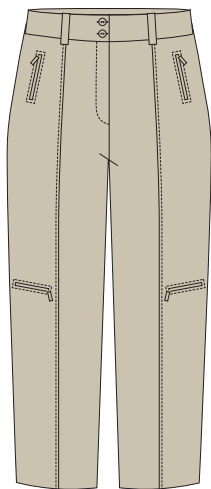

Limited Edition

Coco Vest
Poly/Rayon/Spandex
BG156 BLK Black
BG156 WHI White

Limited Edition

Coco Jacket
Poly/Rayon/Spandex
BG 155 WHI White

Carrara Long Pant with Leather Trim
Viscose/ Nylon/ Spandex
BG145 BLK Black
BG145 BGE Sand