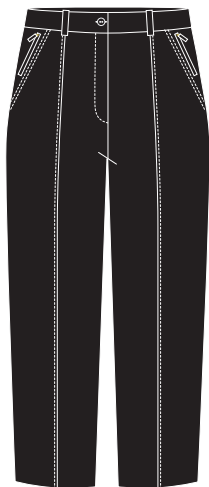

Body Stripe Skivvy
Poly/Viscose/Spandex
BG152 LPK Pink Stripe
BG152 BWH Black Stripe
BG152 LGR Soft Grey Stripe

Extra Layer Knit Vest
Poly/Viscose/Spandex
BG153 Black/Pink Stripe
BG153 BWH Black Stripe
BG153 LGR Soft Grey Stripe

Python Zipper Top
Rayon/Spandex
BG151 BLK Black
BG151 PRU Prune

Silky Silver Button Top
Polyamide/Viscose/Spandex
BG154 CHC Charcoal/Silver
BG154 PPK Pink/Silver

All Seasons Skivvy
Poly/Spandex
BG160 PPL Purple
BG160 PPK Hot Pink

Cotton Leisure Button Top
BG162 Long BG 166 3/4 sleeve
BLK Black PPL Purple
PPK Hot Pink WHI White

Sleek Uvee
Cool Mesh Moisture Wicking
BG164 CRM Cream/Charcoal
BG164 BGE Mocha/Beige

Birdee Sun Sleeve
Poly/Spandex UPF 50+
BE210 WHI White