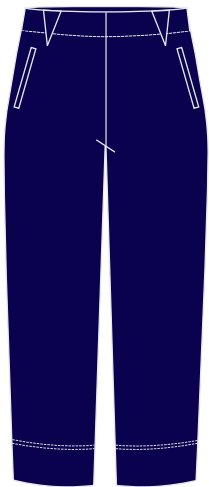

Limited Edition

Ripple Knit Zipper Top
Viscose/Poly/Elastane
BG157 NAV Navy

Pearl Modal Button Top
Modal Spandex
BG161 BLK Black
BG161 RED Red

Cotton Leisure Button Top
BG162 Long BG166 3/4 Sleeve
BLK Black WHI White

Sleek Uvee
Cool Mesh Moisture Wicking
BG164 WHI White

All Seasons Skivvy
Viscose/Nylon/Spandex
BG160 BLK Black
BG160 NAV Navy WHI White

Limited Edition

St Tropez Jacket
Ponti Poly/Viscose/Spandex
BG158 BLK Black
BG158 WHI White

Limited Edition

St Tropez Vest
Ponti Poly/Viscose/Spandex
BG166 BLK Black
BG166 WHI White

Sleek Uvee
Cool Mesh Moisture Wicking
BG164 BLK Black

Team Event Slide-on Long Pant
Visc/Nylon/Spandex
BG 163 BLK Black
BG 163 NAV Navy