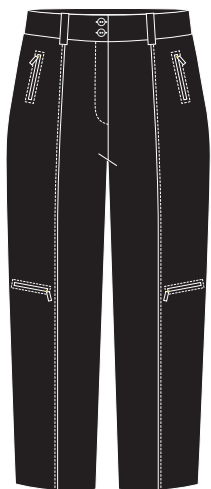

Silky Silver Button Top
Polyamide/Spandex
BG154 CHC Charcoal Silver
BG154 PPK Pink Silver

Pearl Modal Button Top
Modal/Spandex
BG161 BLK Black
BG161 CRM Whisper White
BG161 MCA Slate

All Seasons Skivvy
Poly/Spandex
BG160 BLK Black
BG160 WHI White

Limited Edition

Coco Vest
Poly/Rayon/Spandex
BG156 BLK Black
BG156 WHI White

Limited Edition

Coco Jacket
Poly/Rayon/Spandex
BG 155 WHI White

Carrara Long Pant with Leather Trim
Viscose/ Nylon/ Spandex
BG145 BLK Black
BG145 BGE Sand