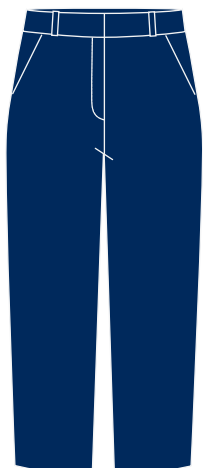

orders@birdee.net

b Essentials
Sun Top Cap Sleeve

UFP50+
BE096WN White/Navy Trim
BE096WB White/Black Trim

b Essentials
Sun Top Cap Sleeve

UFP 50+
BE069BW Black/White Trim

b Essentials
Sun Top Sleeveless

UFP 50+
BE095WB White/Black Trim
BE096WN White/Navy Trim

b Essentials
Sun Top Sleeveless

UFP 50+
BE095BW Black/White Trim

b Essentials
Rib Top Sleeveless

Viscose/Spandex
BE086W White

b Essentials
Rib Top Sleeveless

Viscose/Spandex
BE086B Black

b Essentials
Rib Top Tee Sleeve

Viscose/Spandex
BE089W White

b Essentials
Rib Top Tee Sleeve

Viscose/Spandex
BE089B Black

Crushable Visor

BG105W White
BG105B Black

Adjustable Brim Hat

BG106W White
BG106N Natural

b Relax Fit Long Pant
also available as 7/8 Pant

Cotton Spandex
BE201B Black BE202B 7/8
BE201N Navy BE202N 7/8
BE201W White BE202W 7/8

b Slim Fit 7/8 Pant
also available as Long Pant

Cotton Spandex
BE102B Black BE101B Long
BE102N Navy BE101N Long
BE102W White BE101W Long