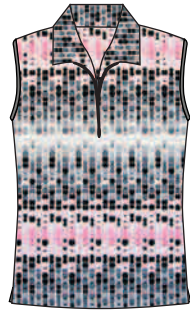

Fine Stripe Tab Pant
Cotton/Poly/Spandex
BG091N Navy
BG091R Red

Knee Capri
Cotton Spandex
BG097B Black
BG097W White
BG097N Navy

Check Skirt
Cotton/Bengaline
BG100CH Check

Fine Pintuck Skort
Poly/Spandex
BG099N Navy
BG099B Black

Fine Stripe Fashion Shorts
Cotton/Poly/Spandex
BG033NS Navy Stripe
BG033RS Red Stripe

Silver Drop Cap Sleeve Top

Viscose/Poly
BG087SP Pink
BG087SA Aqua

Silver Drop Sleeveless Top

Viscose/Poly
BG086SP Pink
BG086SA Aqua

Midnight Cap Sleeve and Sleeveless Top

Viscose/Elastane
BG087M Mocha
BG087S Silver

Powder Pastel Tee Sleeve and Sleeveless Top

Cotton/Modal
BG089P Pink BG086P (sleeveless)
BG086B Blue (sleeveless only)

Aqua Splice Sleeveless and Cap Sleeve Top