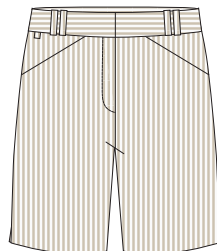

Cotton/Viscose
BG103A Aqua/Beige sleeveless
BG102A Aqua/Beige cap sleeve

Soft Circle Sleeveless Top

Viscose/Elastane
BG088B Bronze
BG088I Ice

Soft Circle Cap Band Top

Viscose/Elastane
BG088B Bronze
BG088I Ice

Panel Uvee Tee and Long Sleeve Top

UFP50+
BG090P White/Silver/Pink LS
BG092P White/Silver/Pink TS

Tab Pant 7/8

Cotton Spandex
BG091S Silver

Knee Capri

Cotton Spandex
BG097W White
BG097B Black

Fashion Stripe Shorts