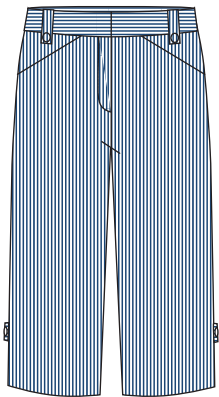

Cotton/Viscose
BG094N Navy

Royal Squares Sleeveless Top

Cotton/Viscose
BG093N Navy

b Essentials
Cap Sleeve trim UFP50+
BE096WN White/Navy
BE096WB White/Black

b Essentials
Sleeveless with trim
UFP 50+
BE095WN White/Navy
BE095WB White/Black

Lime Splice Cap Sleeve Top

Cotton/Modal
BG102L Lime/Navy

Lime Splice Sleeveless Top

Cotton/Modal
BG103L Lime/Navy

Panel Uvee Tee Sleeve Top

UFP 50+
BG092N Navy/Silver

Panel Uvee Long Sleeve Top

UFP 50+
BG0090N Navy/Silver

Fine Stripe Tab Pant
Cotton/Poly/Spandex
BG091N Navy
BG091R Red

Knee Capri
Cotton Spandex
BG097B Black
BG097W White
BG097N Navy

Check Skirt
Cotton/Bengaline
BG100CH Check

Fine Pintuck Skort
Poly/Spandex
BG099N Navy
BG099B Black

Fine Stripe Fashion Shorts
Cotton/Poly/Spandex
BG033NS Navy Stripe
BG033RS Red Stripe

Silver Drop Cap Sleeve Top

Viscose/Poly
BG087SP Pink
BG087SA Aqua

Silver Drop Sleeveless Top

Viscose/Poly
BG086SP Pink
BG086SA Aqua