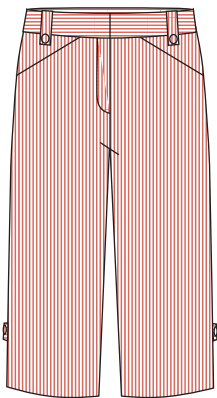

Safari Cap Sleeve Top

Viscose/Spandex
BG087Z Black/White

Safari Sleeveless Top

Viscose/Spandex
BG086Z Black/White

Midnight Sleeveless and Cap Sleeve Top

Viscose/Elastane
BG086S Silver
BG086M Mocha

London Look Tee Sleeve Top

UPF 50+
BG084W White
BG084B Black

London Look Sleeveless Top

UPF 50+
BG098W White
BG098B Black

Evie Lightweight Jacket

Cotton/Poly
BG073CB Cream/Black

Evie Zipper Top

UPF50+
BG055CB Black

Red Splice Top

Cotton/Modal
BG102R Cap Sleeve
BG103R Sleeveless

Panel Uvee
White/Navy/Charcoal
UPF50+
BG090C Long
BG092C Tee Sleeve

Tab Pant 7/8
BG091RS Red Stripe
BG091NS Navy Stripe
BG091S Silver

Knee Capri
Cotton Spandex
BG097B Black
BG097W White

Classic Fashion Skirt
Cotton Spandex
BG034S Silver

Stripe Fashion Shorts

Cotton/Spandex
BG033BS Black/White
BG033TS Taupe/White

Floral Wrap Skirt
Cotton/Spandex
BG101B Black/White
SIZES 8 - 14 only

Royal Squares Tee Sleeve Top